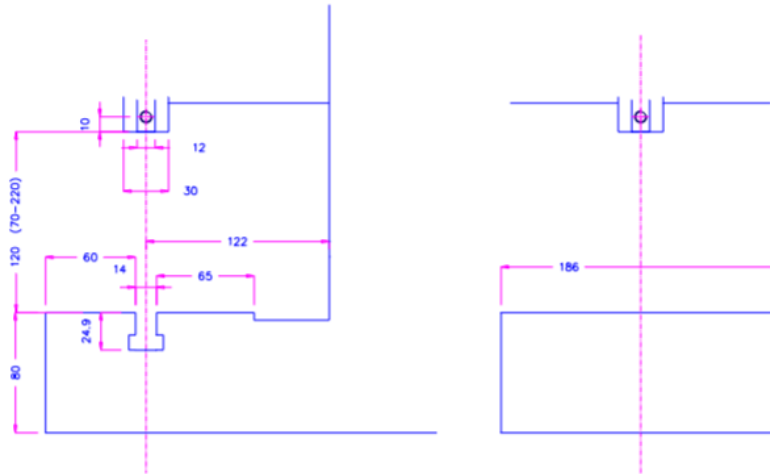

34kN Pneumatic Arbor Press

Compression Rating: 34kN (~5,500 lbs.) at 6 bar (~75 psi)

Weight: 80kg (~176 lbs)

Dimensions: 200 x 375 x 480 mm (WxDxH)

Nylon Counter Plate: Included, 120 x 220 mm (DxW)

Adjustable working height w/ Crank: 80 -240mm

Notes: Pneumatic Press includes standard hand switches, hoses, and an industry standard ¼" quick disconnect pneumatic coupling to attach to most compressors.

Schematic (mm)

Safety Switch Option

Pneumatic Systems can be dangerous if they are not operated correctly. Universal Grip expressly removes itself from any risk due to the operation of this equipment. Use at your own risk.

Air switch is engaged if both buttons are pressed within 0.05 seconds.