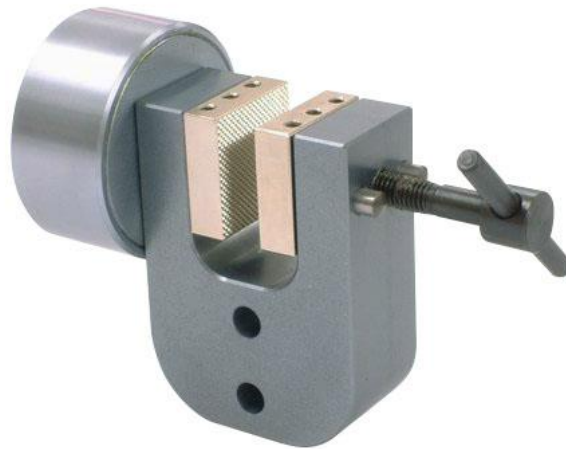

1kN Pneumatic Vise Grip

Clamping Force: Max 1,000N at 7 bar

Opening: 0-10mm

Jaw Options: 30x30mm – Serrated, Rubber, Smooth

Pneumatic Coupling: M5

Adapter Coupling: 5/8" female with 5/16" locking pin

Please See the Pneumatic Grips Accessories Cut Sheet for more information on switches, pumpes, and hoses.

Schematic (mm)